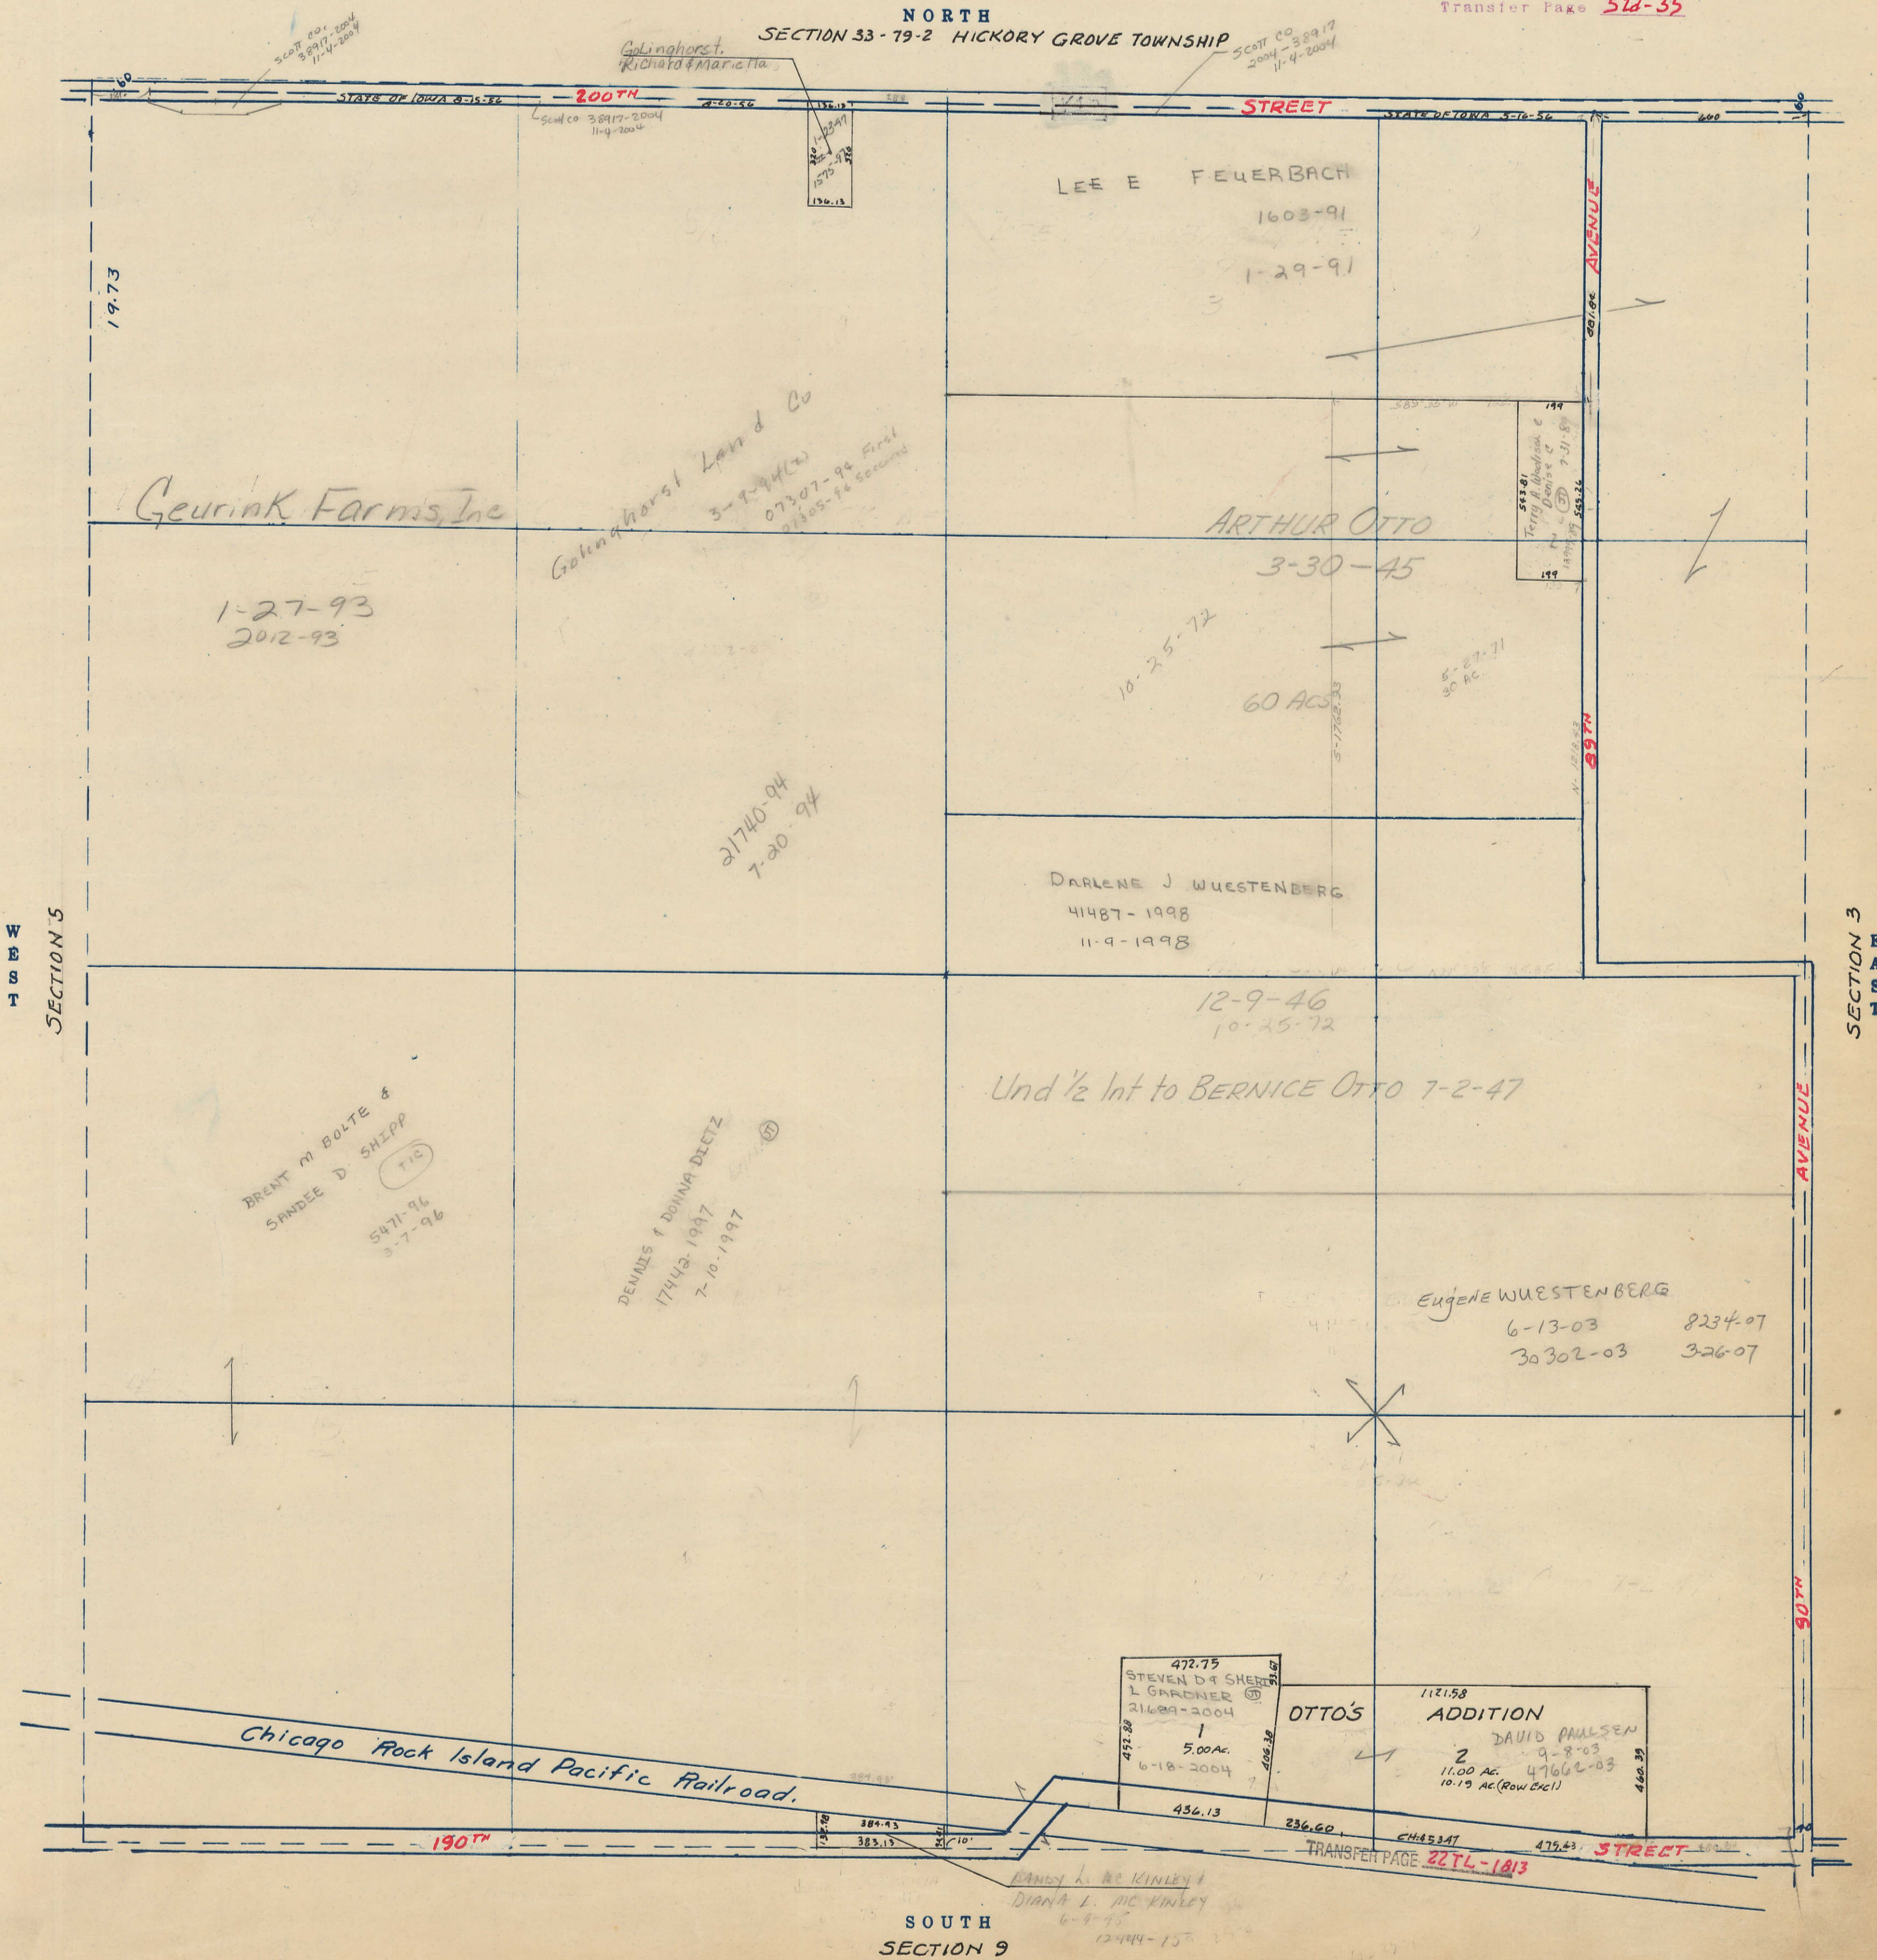

SECTION 4

Township 78-North; Range 2

EAST OF THE FIFTH PRINCIPAL MERIDIAN

SCOTT COUNTY, IOWA

BLUE GRASS TOWNSHIP

SCALE IN CHAINS

SCALE IN FEET

Transfer Page 51d-35

NORTH SECTION 33-79-2 HICKORY GROVE TOWNSHIP

SOUTH SECTION 9

TRANSFER PAGE 227L-1813